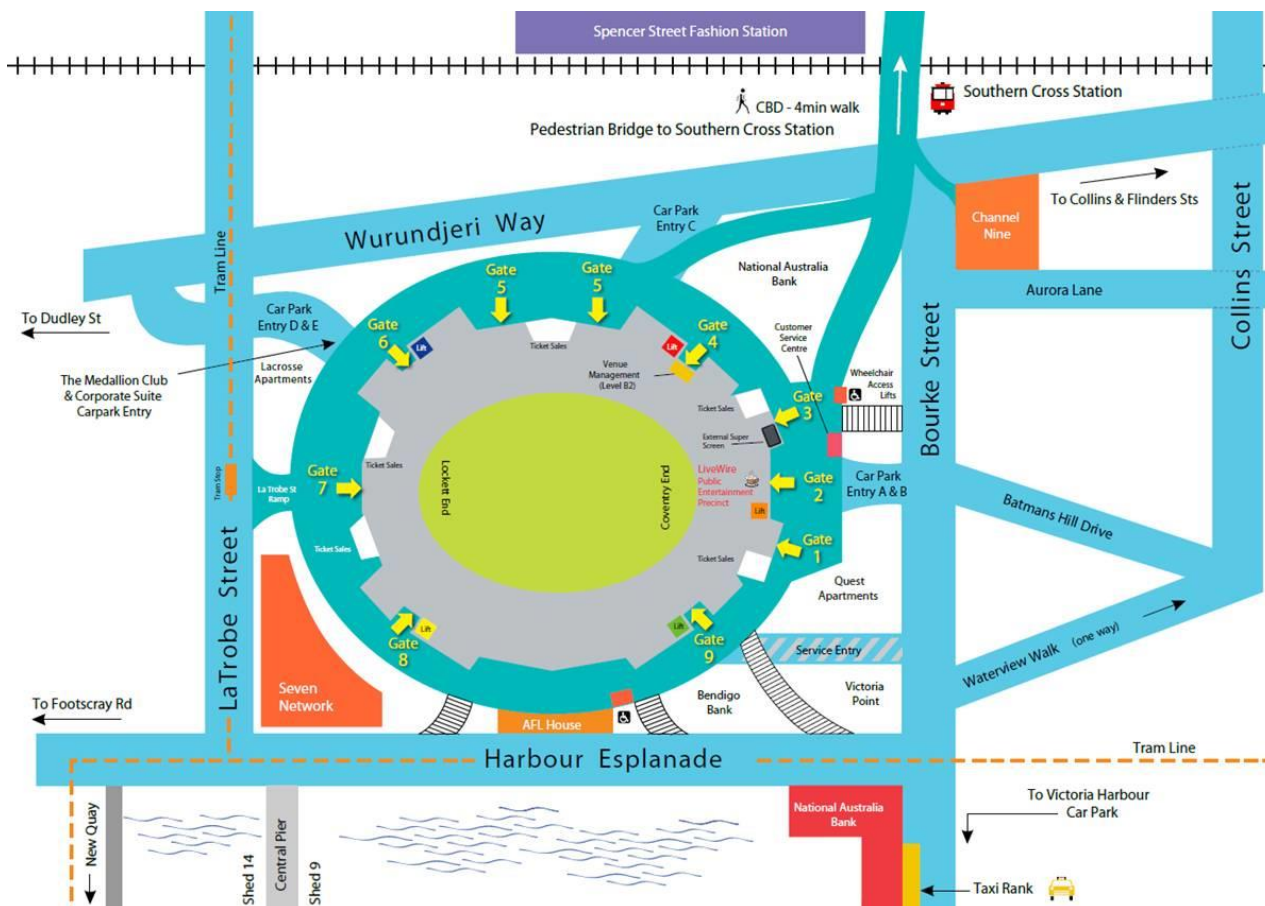

HOW TO GET TO THE DANVERS ROOM

By Private Vehicle

- Enter the Marvel Stadium car park via **Bourke Street - Car Park Entry A** (left ramp)
- When you enter proceed to the **blue section** and **Gate 6** for entry
- Take the lift to **Level 2** and follow the signs to the **Danvers Room**

By Taxi

- Direct the taxi to stop on the **Latrobe Street** side of the venue
- Walk towards the venue (Gate 7) and turn to your left, proceeding to **Gate 6** for entry
- Take the lift to **Level 2** and follow the signs to the **Danvers Room**

By Train

- Cross the Bourke Street Pedestrian Bridge from Southern Cross Station
- When you get to Marvel Stadium, turn to your right, proceeding past Gate 3,4 & 5 to **Gate 6** for entry
- Take the lift to **Level 2** and follow the signs to the **Danvers Room**

By Tram

- The Bourke Street, Collins Street, Latrobe Street and City Circle trams can be utilised to get to Marvel Stadium. Please refer to the map once you arrive at the precinct to determine the direction you need to travel around the venue to get to the **Gate 6** for entry.